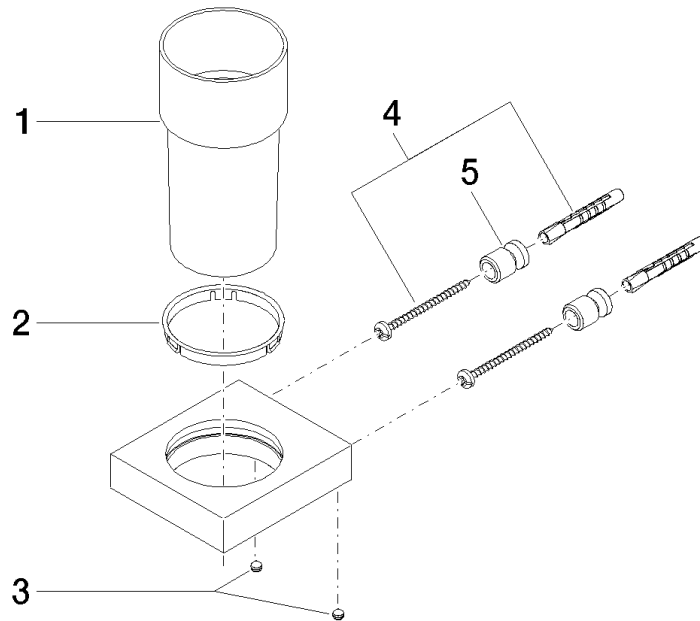

Tumbler holder wall model - Chrome

MEM

83 400 780

- crystal glass
- width 75mm
- height 118 mm
- 85mm projection

Fits: MEM, CL.1, CYO

	Chrome	83 400 780-00
	Brushed Platinum	83 400 780-06
	Platinum	83 400 780-08
	Dark Chrome	83 400 780-19
	Brushed Durabronze (23kt Gold)	83 400 780-28
	Brushed Champagne (22kt Gold)	83 400 780-46
	Champagne (22kt Gold)	83 400 780-47
	Brushed Dark Platinum	83 400 780-99

83 400 780

mm [inches]

83 400 780

Parts for other finishes can be found here: Brushed Platinum

Spare parts list

No.	Item Number	Name	Quantity used	Delivery time
1	90 90 00 008 00 84	glass	1	2
2	08 28 10 500 91	ring	1	2
3	09 31 11 148 90	pin	2	2
4	05 17 20 726 02 90	fixing set	2	2
5	08 17 20 726 90	holder	2	2