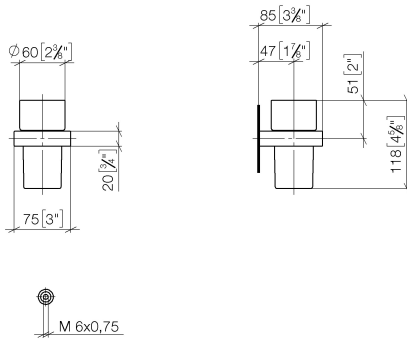

Tumbler holder wall model - Chrome

MEM

83 400 780

- crystal glass
- width 75mm
- height 118 mm
- 85mm projection

Fits: MEM, CL.1, CYO

	Chrome	83 400 780-00
	Brushed Platinum	83 400 780-06
	Platinum	83 400 780-08
	Dark Chrome	83 400 780-19
	Brushed Durabronze (23kt Gold)	83 400 780-28
	Brushed Champagne (22kt Gold)	83 400 780-46
	Champagne (22kt Gold)	83 400 780-47
	Brushed Dark Platinum	83 400 780-99

83 400 780

mm [inches]

83 400 780

Parts for other finishes can be found here: Brushed Platinum

Spare parts list

No.	Item Number	Name	Quantity used	Delivery time
1	90 90 00 008 00 84	glass	1	2
2	08 28 10 500 91	ring	1	2
3	09 31 11 148 90	pin	2	2
4	05 17 20 726 02 90	fixing set	2	2
5	08 17 20 726 90	holder	2	2